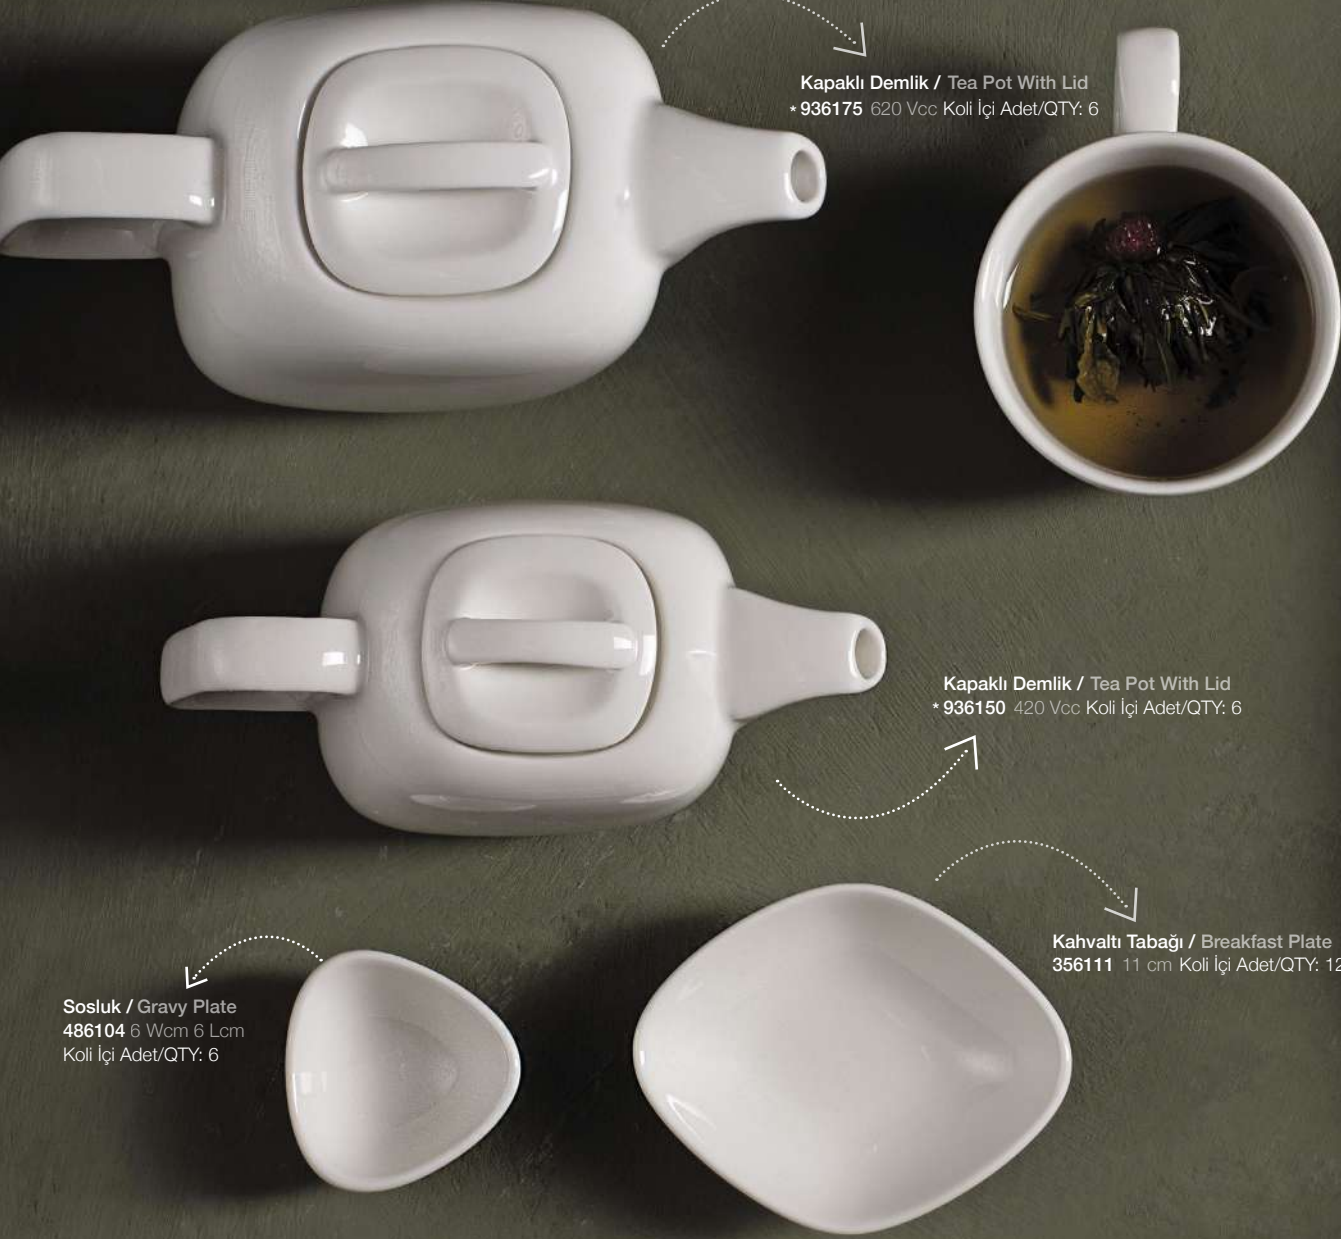

PERSPECTIVE

Kapaklı Demlik / Tea Pot With Lid
*936175 620 Vcc Koli İçi Adet/QTY: 6

Kapaklı Demlik / Tea Pot With Lid
*936150 420 Vcc Koli İçi Adet/QTY: 6

Kahvaltı Tabağı / Breakfast Plate
356111 11 cm Koli İçi Adet/QTY: 12

Sosluk / Gravy Plate
486104 6 Wcm 6 Lcm
Koli İçi Adet/QTY: 6

Farklı Bir Perspektif

İngiltere'de dünyaca ünlü Studio Levien tarafından tasarlanan ve farklı çizgilere sahip Perspective Koleksiyonu, birbirini tamamlayan parçalar düşüncesi üzerine kurulmuştur.

A Different Perspective

Perspective Collection, designed by the world famous Studio Levien from England and having different lines, is built on the idea of complementary parts.